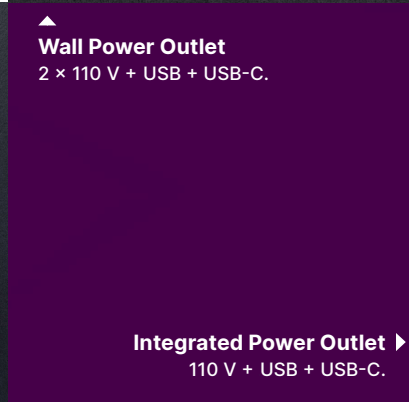

Integrated Power Outlet ▶

110 V + USB + USB-C.