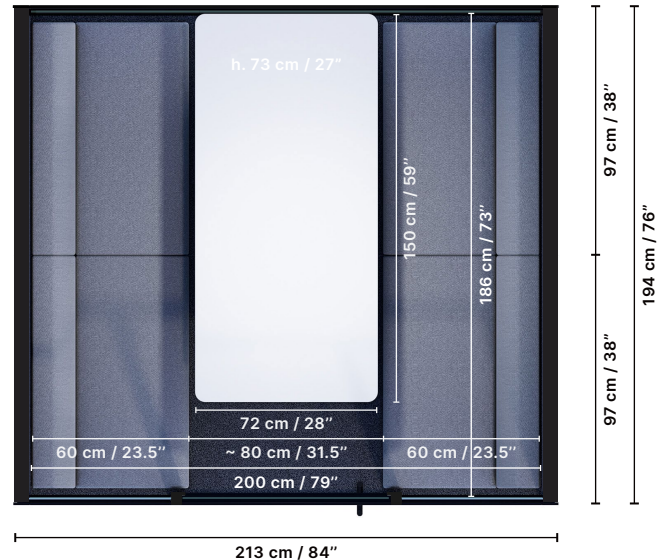

110V + 2 x USB

Measurements

Quattro

Quattro ▲
front view

Quattro ▲
top view

Quattro Meeting Room

Furnished with 2 sets of Vega low-back sofas & integrated table.

Interior floor area
3.7 sqm / 40 sqft

Specification

<p>Size Exterior: W cm/in, H cm/in, D cm/in 213/84 222/87 194/76</p> <p>Interior: W cm/in, H cm/in, D cm/in 200/79 204/80 186/73</p> <p>Weight 980 kg / 2160 lb</p> <p>Door Left- and Right- handed door in one</p> <p>Lighting LED light; 4000K (3000K per request) with motion sensor; energy-efficient</p> <p>Power connection Through the floor or ceiling; plug to 15 Amp power outlet</p>	<p>Wall, Ceiling EchoFree acoustic panels</p> <p>Floor Antistatic, stain resistant carpet for public spaces</p> <p>Glass 6+6 mm acoustic laminated sound control glass</p> <p>Exterior Painted sheet metal</p> <p>Air ventilation Low power consumption 10.2W air circulation system (speed - 85l/s; full air exchange time ~89s)</p> <p>Adjustable legs For leveling and stability</p>	<p>Finish selections</p> <p>Profiles / Door frame ●</p> <p>Hinges / Door handle ●</p> <p>Interior colours ●</p> <p>Exterior colours (exterior sides) ○ ●</p> <p>Additional colours ● ● ● ● ● ●</p> <p>Unique finishes ● ○</p>
--	--	--

- Charming Smoke exterior
- Dark Grey interior
- Black profiles

Private Office

- Height-adjustable table (height: min 700mm, max 1150mm | table top: white; 1500x550mm)
- Swivel office chair (externally sourced)
- Additional wall integrated power socket 110V + USB charging ports
- Air flow and lighting dimmer
- Colour collection sides

- Ocean Tide exterior
- Dark Grey interior
- Black profiles

Meeting Room

- Screen bracket on back glass (+VESA mount)
- Integrated table (height: 730mm/29" | table top: black; 1500x716mm)
- Additional power sockets 2x110V + USB charging ports (under the table)
- Vega low-back modular sofa (2 sets)