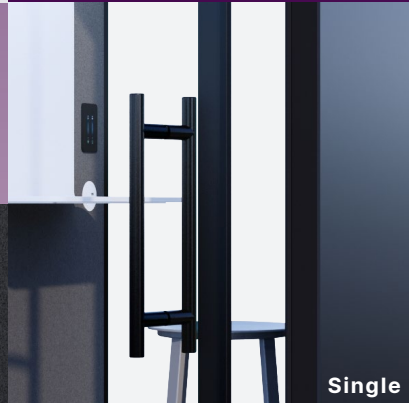

Acoustic Pods

Single

Silent room for 1 person.

STYLISH ISLAND OF PRIVACY

Chatbox represents a simplified and more affordable form of a standard Silen **acoustic room** that improves any work environment.

Single is a **one-person capacity** space to **focus** on your **work** or make private **phone calls** that will not be interrupted by outside distractions anymore. This compact member of our acoustic pods family in a **sleek, high-quality design** is here to **support your ideas** in reaching their full potential.

* Table included only

Flexible Setups

— Estonian Mustard exterior

Quiet Workstation

Ideal for solo work, this acoustic pod features integrated whiteboard table and a 360° revolving stool.

— Black exterior

Standard Booth

Lights ▶

Energy-efficient LED lights and spot lights controlled by the presence detectors.

◀ Exterior

Painted sheet metal in standard black or white color (Colour collection sides available).

◀ Glass

4+4 / 6+6 mm laminated soundcontrol clear glass.

Hinges ▶

Door profile-to-glass hinge that seals the door perfectly.

Door Orientation

Right or left-handed orientation.

Air Ventilation

Automated air circulation.

Wall Power Outlet

2 x 110 V + USB + USB-C.