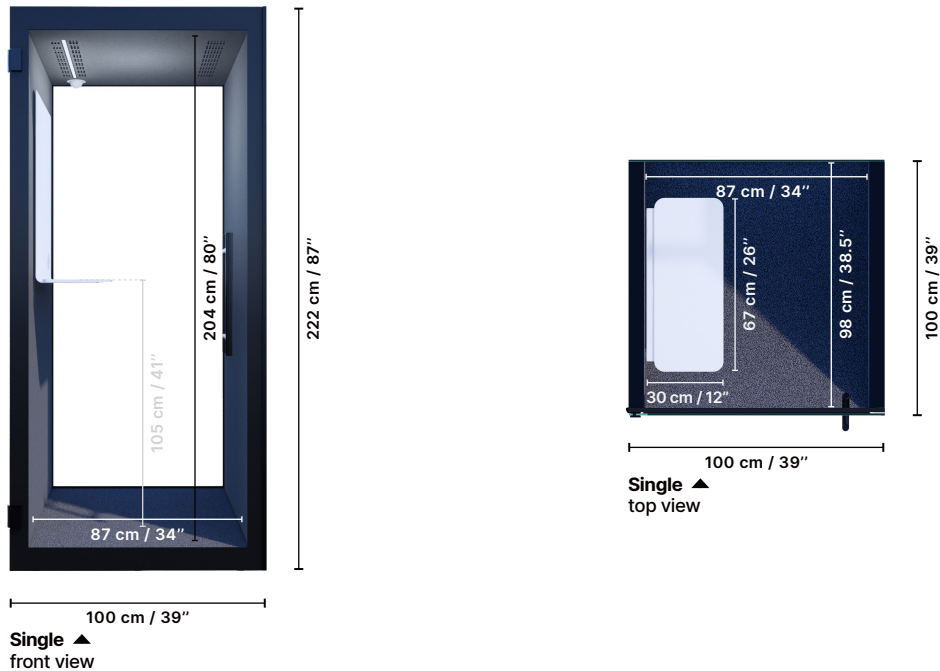

One-person capacity space with a standard-height built-in table, and (optional) built-in swivel stool.

— Misty Creek exterior

Video Call Room

Private video call room with a standard built-in table, height-adjustable stool and full V/C readiness.

Single Phone Booth

Furnished with built-in table with integrated power outlets.

Interior floor area
0.9 sqm / 9.2 sqft

Specification

Size Exterior: W cm/in, H cm/in, D cm/in 100/39 222/87 100/39 Interior: W cm/in, H cm/in, D cm/in 87/34 204/80 98/38	Wall, Ceiling EchoFree acoustic panels Floor Antistatic, stain resistant carpet for public spaces Glass 4+4 mm acoustic laminated sound control glass Exterior Painted sheet metal Air ventilation Low power consumption 3.4W air circulation system (speed - 22l/s; full air exchange time ~79s) Adjustable legs For leveling and stability	Finish selections Profiles / Door frame <input type="checkbox"/> Hinges / Door handle <input type="checkbox"/> Interior colours <input type="checkbox"/> Exterior colours (exterior sides) <input type="checkbox"/> <input type="checkbox"/> Additional colours <input type="checkbox"/> <input type="checkbox"/> <input type="checkbox"/> <input type="checkbox"/> <input type="checkbox"/> <input type="checkbox"/> Unique finishes <input type="checkbox"/> <input type="checkbox"/>
Weight 330 kg / 727.5 lb		
Door Left- and Right- handed door in one		
Lighting LED light; 4000K (3000K per request) with motion sensor; energy-efficient		
Power connection Through the floor or ceiling; plug to 15 Amp power outlet		

- Centered **built-in table** (height: 1050mm/41") with magnetic whiteboard (700 × 750mm)
- **360° revolving stool** (bar-height: 760mm/30")
- **Power socket 110V + USB charging ports**
- **Air flow and lighting dimmer**
- **Colour collection sides**