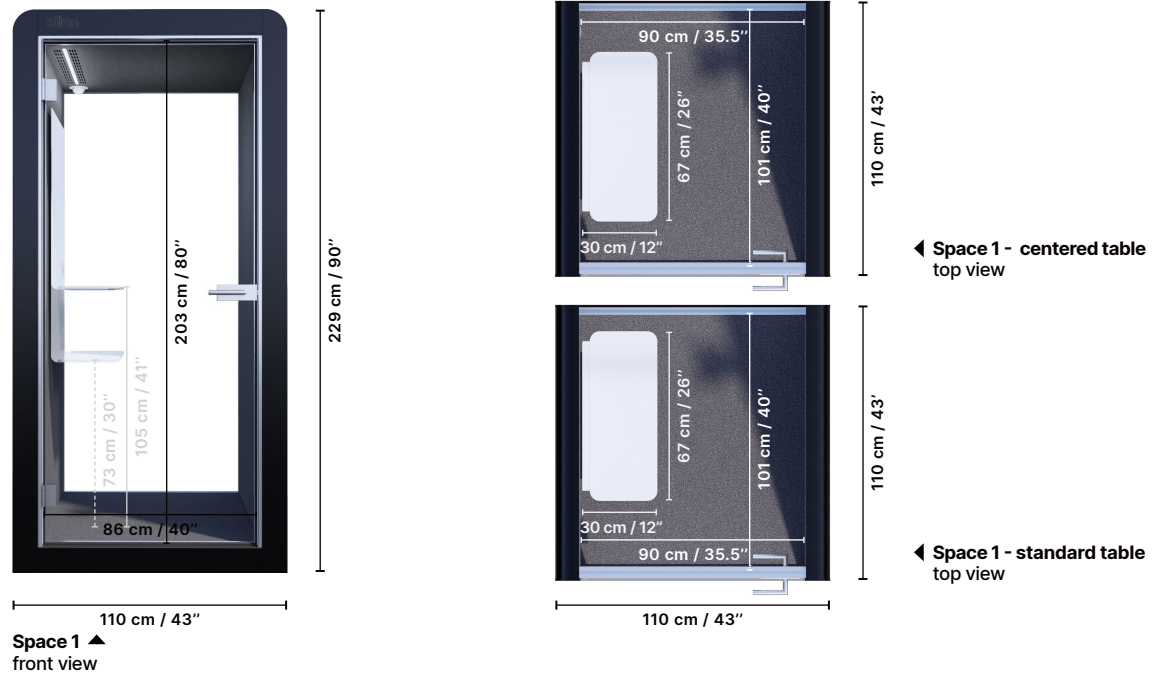

Video Conference Booth

One-person capacity versatile space with ability to connect your devices and install your own screen.

— Opal exterior

Quiet Workstation

Space 1 booth configuration featuring electrically adjustable table and stool that works as a quiet workstation.

Measurements

Space 1

Space 1 Phone Booth

Furnished with built-in table with power outlets.

Interior floor area
 0.9 sqm / 9.8 sqft

Specification

Size

Exterior: W cm/in, H cm/in, D cm/in
 110/43 229/90 110/43

Interior: W cm/in, H cm/in, D cm/in
 90/35 205/81 101/40

Weight

370 kg / 816 lb

Door

Left or Right

Lighting

LED light; 4000K (3000K per request) with motion sensor; energy-efficient

Power connection

- Mint exterior
- Light Grey interior
- Black profiles

Phone Booth

- Standard **built-in table** (height: 1050mm/41") with **magnetic whiteboard**
- **Integrated power socket 110V + USB charging ports**
- **360° revolving stool** (bar-height: 760mm/30")
- **Occupancy indicator light**
- **Extra colour laminate**