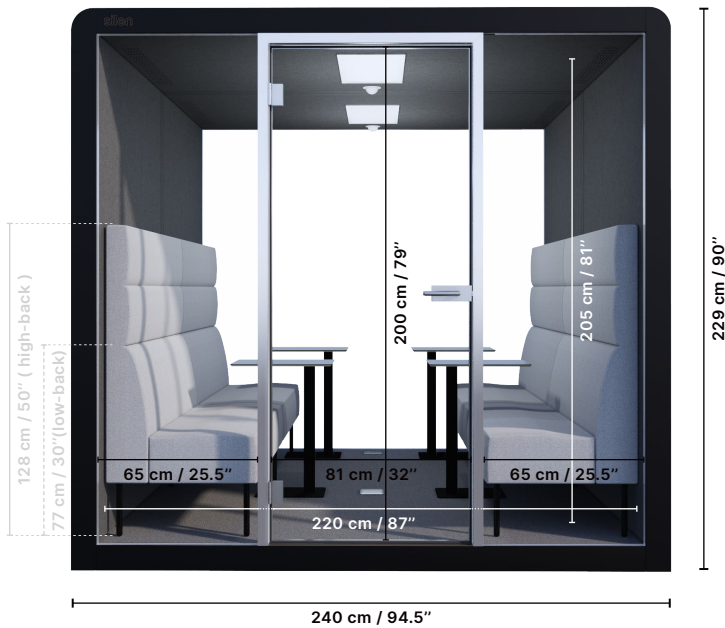

Single-person workstation with room to lounge and meet includes height-adjustable table and integrated screen.

Jade exterior

Team Workspace

Acoustic room designed for private discussions, team brainstorming, and collaborative work for up to 6 people.

Measurements

Space 4

Space 4 ▲
front view

Space 4 ▲
top view

Space 4 Meeting Room

Furnished with 2 sets of Vega high-back sofas & Gaia laptop tables.

Interior floor area
5.2 sqm / 55.9 sqft

Specification

Size

Exterior: W cm/in, H cm/in, D cm/in
240/94 229/90 242/95

Interior: W cm/in, H cm/in, D cm/in
220/87 205/81 236/93

Weight

1200 kg / 2646 lb

Door

Left or Right

Lighting

- Paprika exterior
- Light Grey interior
- Grey/Aluminum profiles

Conference Room

- Integrated table (height: 730mm/29" | table top: white; 1820x740mm)
- Integrated swivel screen bracket (+VESA mount)
- Additional power sockets 2x110V + USB charging ports (under the table)
- 4 swivel office chairs (externally sourced)
- Occupancy indicator light
- Textile sides (Quest fabric selection)