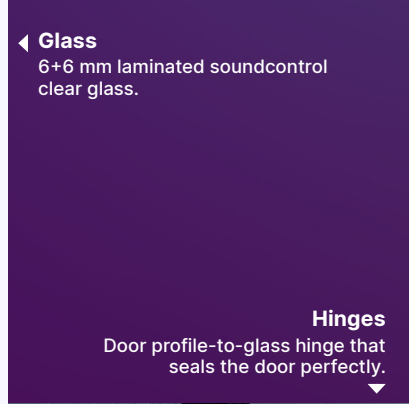

Cockle
QUE 23

Crab
QUE 24

Clay
QUE 25

Shrimp
QUE 26

Pebble
QUE 27

Best Features & High-End Materials

silen

◀ **Lights**
Energy-efficient LED lights controlled by the presence detectors.

S1

S1

◀ **Exterior**
Laminated wood exterior sides and trims.

Aluminum Profiles & Gasket ▶
For doors, glass wall and inside connections.

◀ **Glass**
6+6 mm laminated soundcontrol clear glass.

Hinges
Door profile-to-glass hinge that seals the door perfectly.