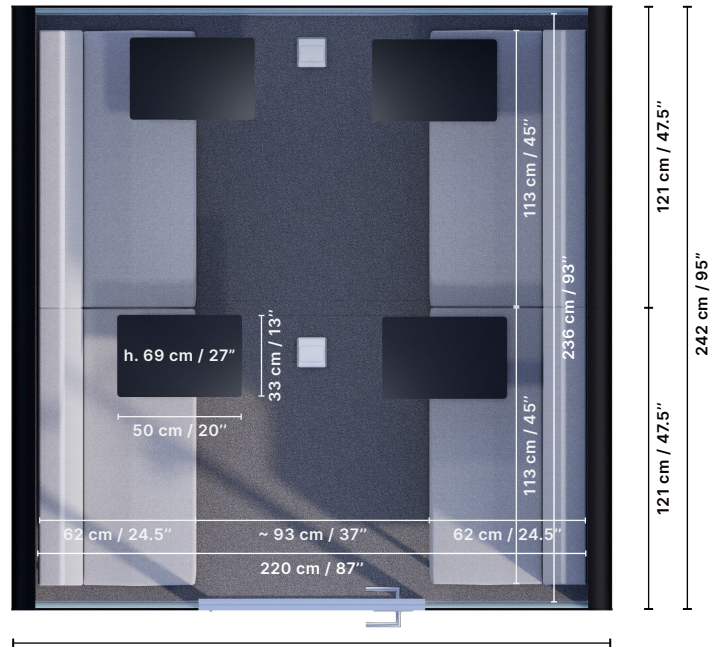

The **modular** structure means that you can quickly **change** your **Space size** when you need it. **Add** more **modules** to upgrade your booth capacity for as many people as you like or **split** S4 acoustic room into **two** separate S2 **units**.

Measurements

Space 4

Space 4 ▲
front view

Space 4 ▲
top view

Space 4 Meeting Room

Furnished with 2 sets of Vega high-back sofas & Gaia laptop tables.

Interior floor area
5.2 sqm / 55.9 sqft

Specification

Size

Exterior: W cm/in, H cm/in, D cm/in
240/94 229/90 242/95

Interior: W cm/in, H cm/in, D cm/in
220/87 205/81 236/93

Weight

1200 kg / 2646 lb

Door

Left or Right

Lighting

- Paprika exterior
- Light Grey interior
- Grey/Aluminum profiles

Conference Room

- Integrated table (height: 730mm/29" | table top: white; 1820x740mm)
- Integrated swivel screen bracket (+VESA mount)
- Additional power sockets 2x110V + USB charging ports (under the table)
- 4 swivel office chairs (externally sourced)
- Occupancy indicator light
- Textile sides (Quest fabric selection)