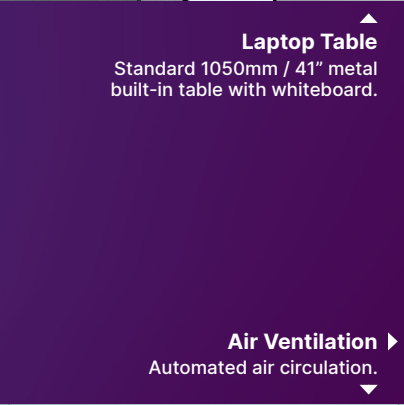

S1

S1

◀ **Exterior**
Laminated wood exterior sides and trims.

Aluminum Profiles & Gasket ▶
For doors, glass wall and inside connections.

◀ **Glass**
6+6 mm laminated soundcontrol clear glass.

Hinges
Door profile-to-glass hinge that seals the door perfectly.

▲ **Laptop Table**
Standard 1050mm / 41" metal built-in table with whiteboard.

S1

▶ **Air Ventilation**
Automated air circulation.

▲ **Textile Sides (optional)**
Quest fabric selection for Silen Dynamics exterior walls only.