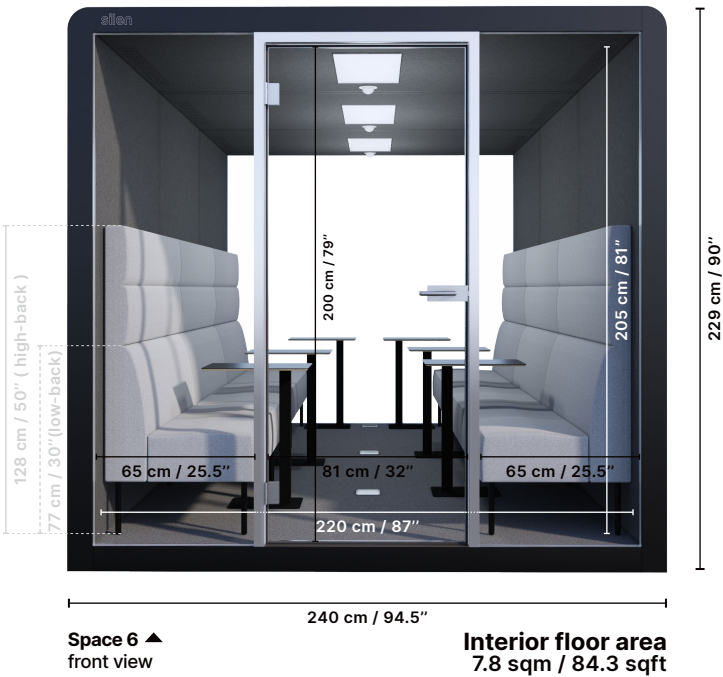

* Furniture not included

Flexible Setups

Eden exterior

Full-sized Office

Complex height-adjustable workspace with a whiteboard and lounge seating, suitable for work and meetings.

Basalt exterior

Private Lounge

Space 6

Space 6 Meeting Room

Furnished with 3 sets of Vega high-back sofas & Gaia laptop tables.

Specification

Size

Exterior: W cm/in, H cm/in, D cm/in
240/94 229/90 362/143

Interior: W cm/in, H cm/in, D cm/in
220/87 205/81 356/140

Weight

1730 kg / 3814 lb

Door

Left or Right

Lighting

LED light; 4000K (3000K per request)
with motion sensor; energy-efficient

Power connection

Through the floor or ceiling;
plug to 15 Amp power outlet

- Stone Grey cover trims
- Bernacle textile sides
- Black interior
- Grey/Aluminum profiles

Presentation Space

- Swivel screen bracket
- Additional wall integrated power sockets 110V + USB charging ports
- Magnetic whiteboards (1270×710mm)
- Gaia movable laptop tables (height: 690mm/27.5")
- Vega low-back corner modular sofa
- Lightweight swivel stools (externally sourced)
- Air flow and lighting dimmer
- Extra colour laminate