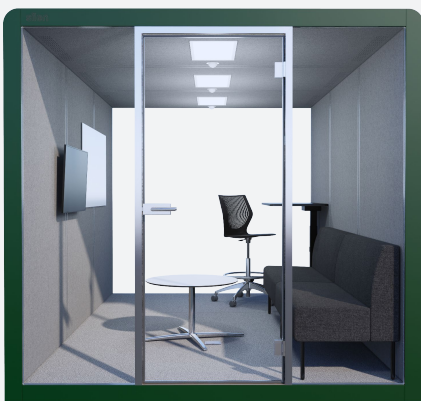

Acoustic Pods

Space 6

Silent room for up to 12 people.

FOR THINKING BIG

Space 6 offers an exceptionally **spacious interior** that effectively **eliminates** almost all **outside distractions**. This makes the S6 acoustic room perfect for both **individuals** seeking uninterrupted creativity and **teams** ready to embark on wild idea expeditions.

* Furniture not included

Flexible Setups

Eden exterior

Full-sized Office

Complex height-adjustable workspace with a whiteboard and lounge seating, suitable for work and meetings.

Basalt exterior

Private Lounge

Quiet meeting room equipped with lounge seating and TV screen for longer conversations and video conferencing.

Orange exterior

Acoustic Boardroom

Acoustic space featuring a built-in table and 7 task chairs, ideal for collaborative work and team brainstorming.