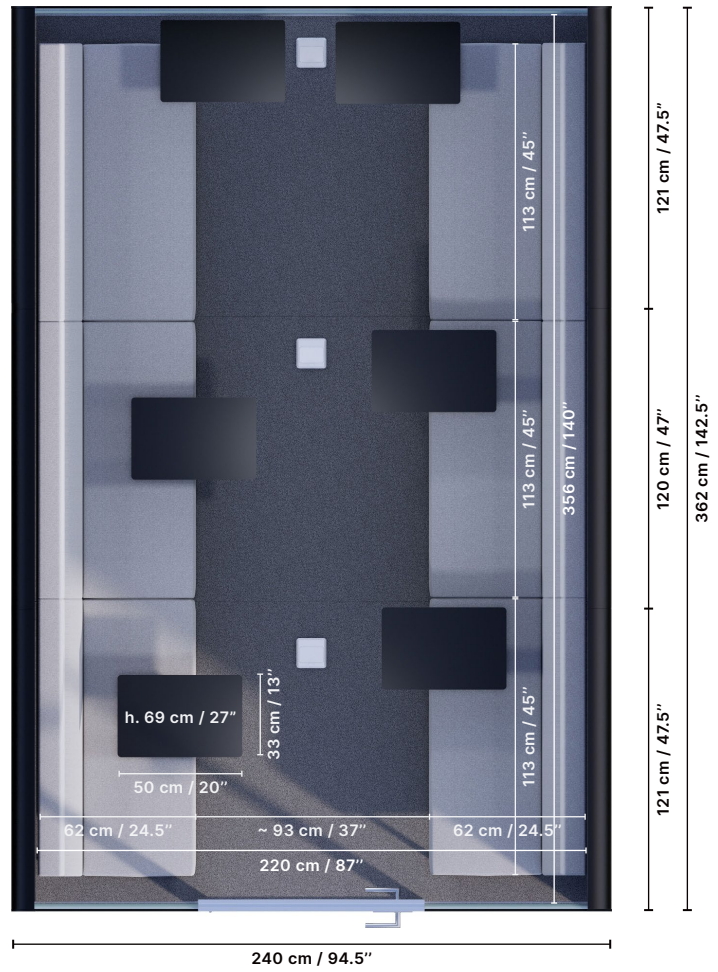

Space 6

Space 6 Meeting Room

Furnished with 3 sets of Vega high-back sofas & Gaia laptop tables.

Specification

Size

Exterior: W cm/in, H cm/in, D cm/in
240/94 229/90 362/143

Interior: W cm/in, H cm/in, D cm/in
220/87 205/81 356/140

Weight

1730 kg / 3814 lb

Door

Left or Right

Lighting

LED light; 4000K (3000K per request)
with motion sensor; energy-efficient

Power connection

Through the floor or ceiling;
plug to 15 Amp power outlet