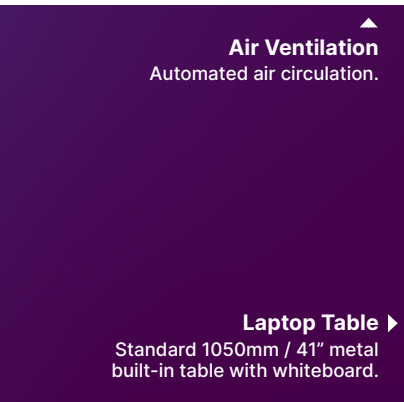

◀ Glass

4+4 / 6+6 mm laminated soundcontrol clear glass.

Hinges ▶

Door profile-to-glass hinge that seals the door perfectly.

Door Orientation

Right or left-handed orientation.

Air Ventilation

Automated air circulation.

Wall Power Outlet

2 x 110 V + USB + USB-C.

Single

Laptop Table ▶

Standard 1050mm / 41" metal built-in table with whiteboard.

Single

Integrated Power Outlet ▶

110 V + USB + USB-C.