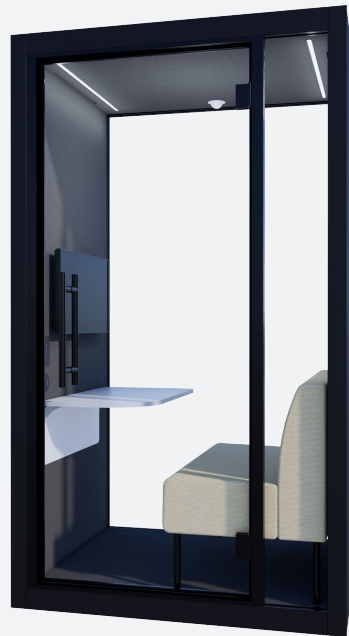

One-person capacity workstation that includes a height-adjustable table and (optional) task chair.

White exterior

Lounge Phone Booth

Private space with a modular sofa for long phone conversations that stay confidential.

ASTM E84
CLASS A

acoustics
35 STC

UL LISTED US UL 962

CERTIFIED
CARBON
NEUTRAL
product

CERTIFIED
ENVIRONMENTALLY
PREFERABLE PRODUCT
GLOBAL SOURCE

Available Add-ons for Solo

Lounge Phone Booth

- Fixed-height table (height: 700mm/28" | table top: white; 780×450mm)
- Power socket 110V + USB charging ports
- Vega low-back task sofa
- Air flow and lighting dimmer
- Colour collection sides

- Paprika exterior
- Dark Grey interior
- Black profiles

Quiet Workstation

- Height-adjustable table (height: min 700mm, max 1150mm | table top: white; 780×450mm)
- Additional wall-integrated power socket 2×110V + USB charging ports
- Height-adjustable chair (externally sourced)
- Colour collection sides

- Azurite exterior
- Dark Grey interior
- Black profiles

Video Conference Booth

- Screen bracket + full V/C readiness
- Additional power outlet for screen
- Fixed-height table (height: 700mm/28" | table top: white; 780×450mm)
- Vega low-back task sofa
- Power socket 110V + USB charging ports
- Air flow and lighting dimmer