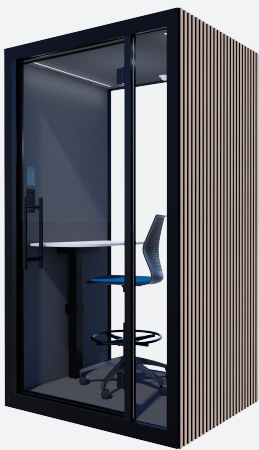

Flexible Setups

Slatted Oak exterior

Quiet Workspace

One-person capacity workstation that includes a height-adjustable table and (optional) task chair.