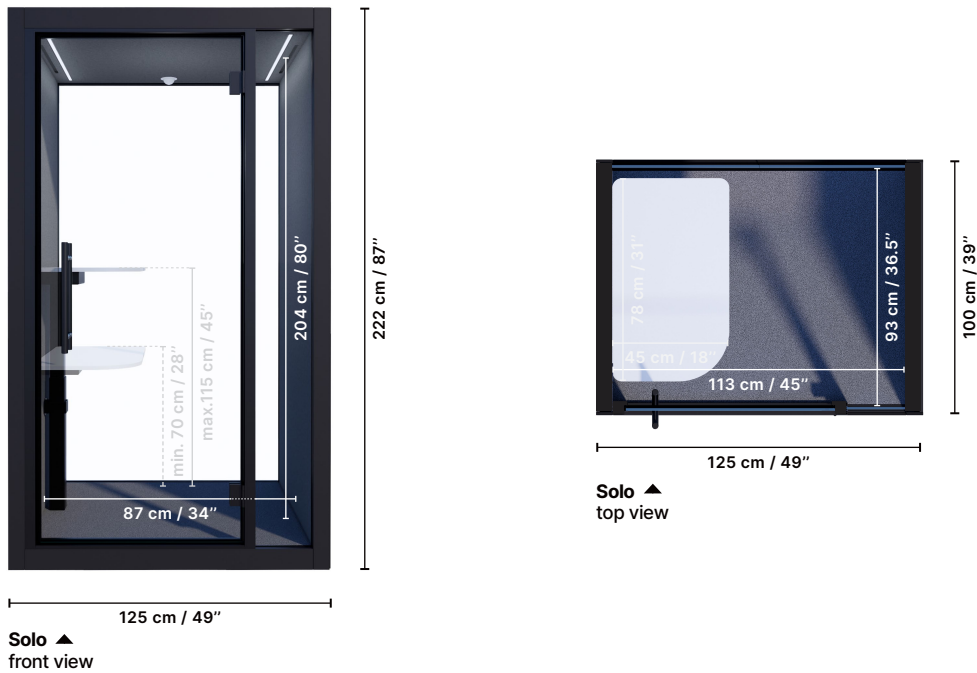

Built-in table

Measurements

Solo

Solo Workstation

Furnished with height-adjustable table.

Interior floor area
1.1 sqm / 11.3 sqft

Specification

| | | |
|--|---|--|
| Size Exterior: W cm/in, H cm/in, D cm/in 125/49 222/87 100/39 Interior: W cm/in, H cm/in, D cm/in 113/45 204/80 93/37 | Wall, Ceiling EchoFree acoustic panels | Finish selections |
| Weight 380 kg / 838 lb | Floor Antistatic, stain resistant carpet for public spaces | Profiles / Door frame <input type="checkbox"/> |
| Door Left- and Right- handed door in one | Glass 6+6 mm acoustic laminated sound control glass | Hinges / Door handle <input type="checkbox"/> |
| Lighting LED light; 4000K (3000K per request) with motion sensor; energy-efficient | Exterior Painted sheet metal | Interior colours <input type="checkbox"/> |
| Power connection Through the floor or ceiling; plug to 15 Amp power outlet | Air ventilation Low power consumption 5.1W air circulation system (speed - 55l/s; full air exchange time ~39s) | Exterior colours (exterior sides) <input type="checkbox"/> <input type="checkbox"/> |
| | Adjustable legs For leveling and stability | Additional colours <input type="checkbox"/> <input type="checkbox"/> <input type="checkbox"/> <input type="checkbox"/> <input type="checkbox"/> <input type="checkbox"/> <input type="checkbox"/> <input type="checkbox"/> |
| | | Unique finishes <input type="checkbox"/> <input type="checkbox"/> |

- Azurite exterior
- Dark Grey interior
- Black profiles

Video Conference Booth

- Screen bracket + full V/C readiness
- Additional power outlet for screen
- Fixed-height table (height: 700mm/28" | table top: white; 780×450mm)
- Vega low-back task sofa
- Power socket 110V + USB charging ports
- Air flow and lighting dimmer